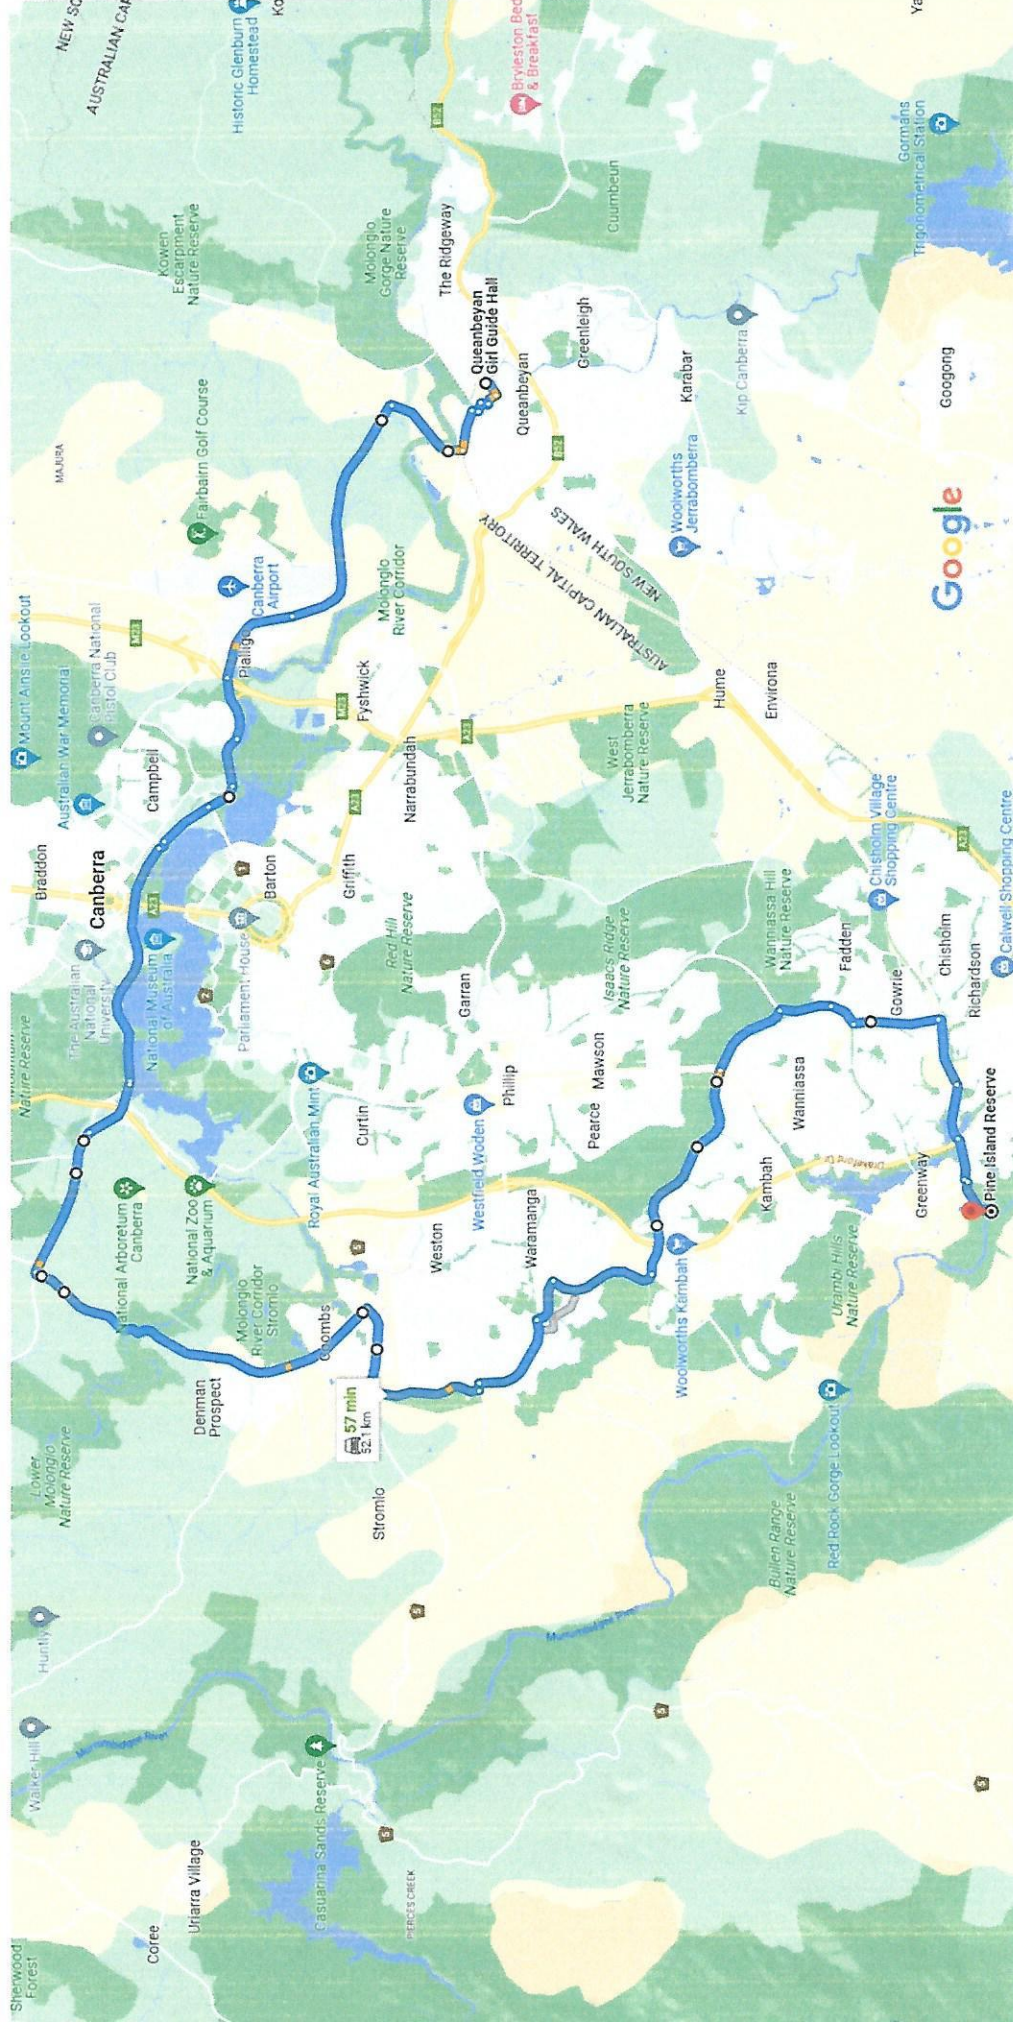

Google Maps Queanbeyan Girl Guide Hall to Pine Island Reserve

Drive 52.5 km, 57 min

Map data ©2023 Google 2 km

- via John Gorton Dr 57 min 52.5 km
- 53 min without traffic
- This route has restricted usage or includes private roads.